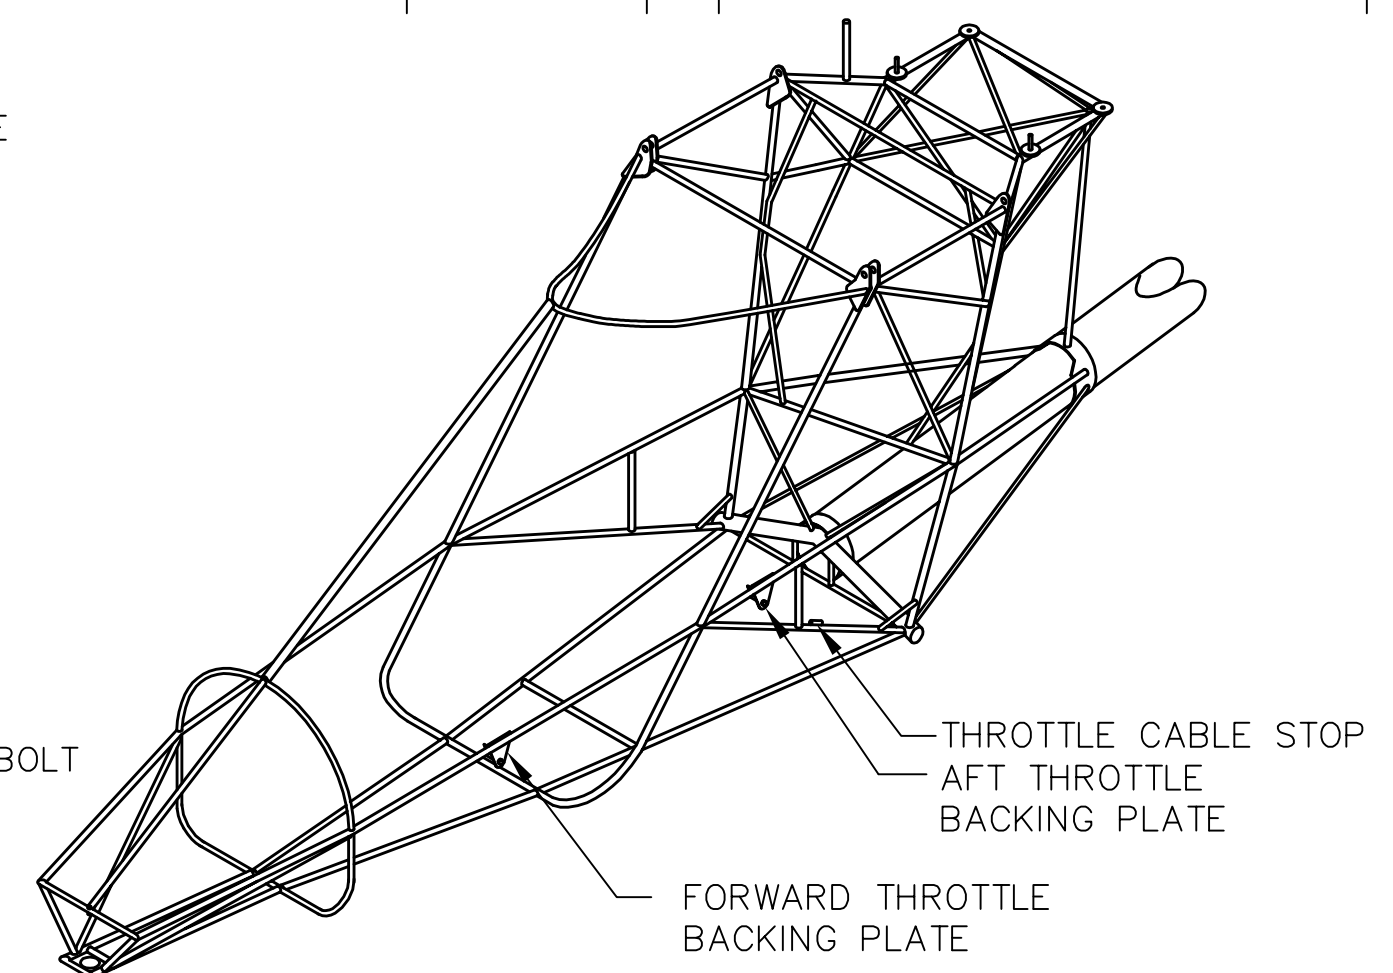

REVISIONS

E.C. NO.	REV.	DESCRIPTION	BY	DATE
1849	C	ADDED TC99-318	KL	3/01
2150	D	CORRECTED PART TC99-318	CE	10/04
2175	E	CORRECTED PART NUMBER TC99-319	CE	11/05

NOTE:  
-RETRO FIT AVAILABLE  
IF NEEDED.

DRAWN	H. OLAH	DATE	3/6/98
CHECKED	R.I.	DATE	11/7/05
APPROVED	J.W.	DATE	11/8/05

**TITAN AIRCRAFT SUPPLY**  
 1419 STATE ROUTE 45 SOUTH  
 AUSTINBURG, OHIO 44010

DETAIL NAME: AFT THROTTLE HANDLE ASSEMBLY  
 SCALE: N/A PART NO.: N/A  
 ASSEMBLY NAME: TORNADO W/JABIRU ENGINE  
 PART NO.: N/A DRAWING NO.:  
 DRAWING NO. **B 98-INS-0959-E**