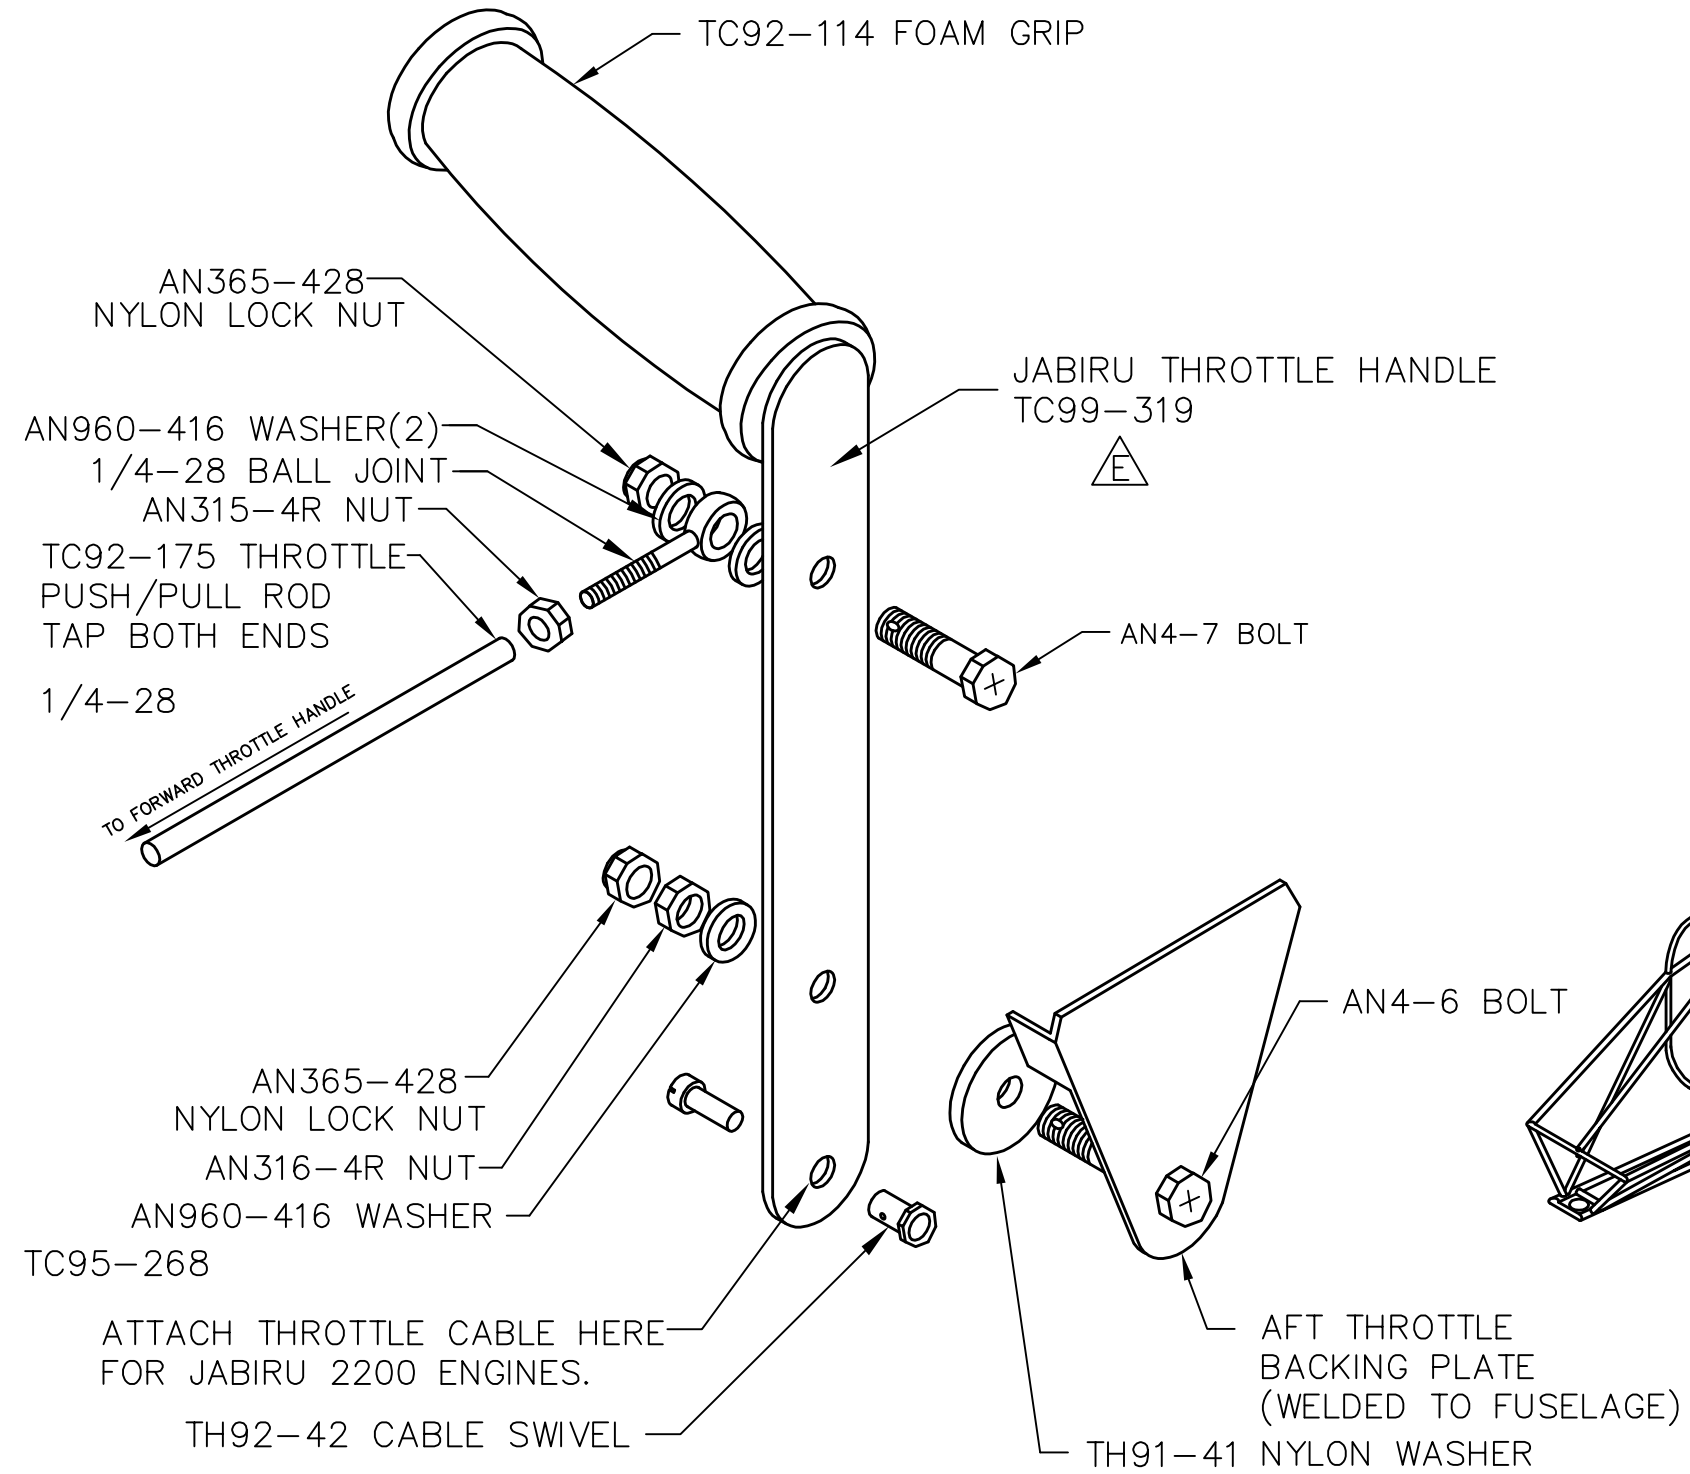

REVISIONS

E.C. NO.	REV.	DESCRIPTION	BY	DATE
1849	C	ADDED TC99-318	KL	3/01
2150	D	CORRECTED PART TC99-318	CE	10/04
2175	E	CORRECTED PART NUMBER TC99-319	CE	11/05

NOTE:  
-RETRO FIT AVAILABLE  
IF NEEDED.

DRAWN	H. OLAH	DATE	3/6/98
CHECKED	R.I.	DATE	11/7/05
APPROVED	J.W.	DATE	11/8/05

**TITAN AIRCRAFT SUPPLY**  
 1419 STATE ROUTE 45 SOUTH  
 AUSTINBURG, OHIO 44010

DETAIL NAME: AFT THROTTLE HANDLE ASSEMBLY  
 SCALE: N/A PART NO.: N/A  
 ASSEMBLY NAME: TORNADO W/JABIRU ENGINE  
 PART NO.: N/A DRAWING NO.:  
 DRAWING NO. **B 98-INS-0959-E**