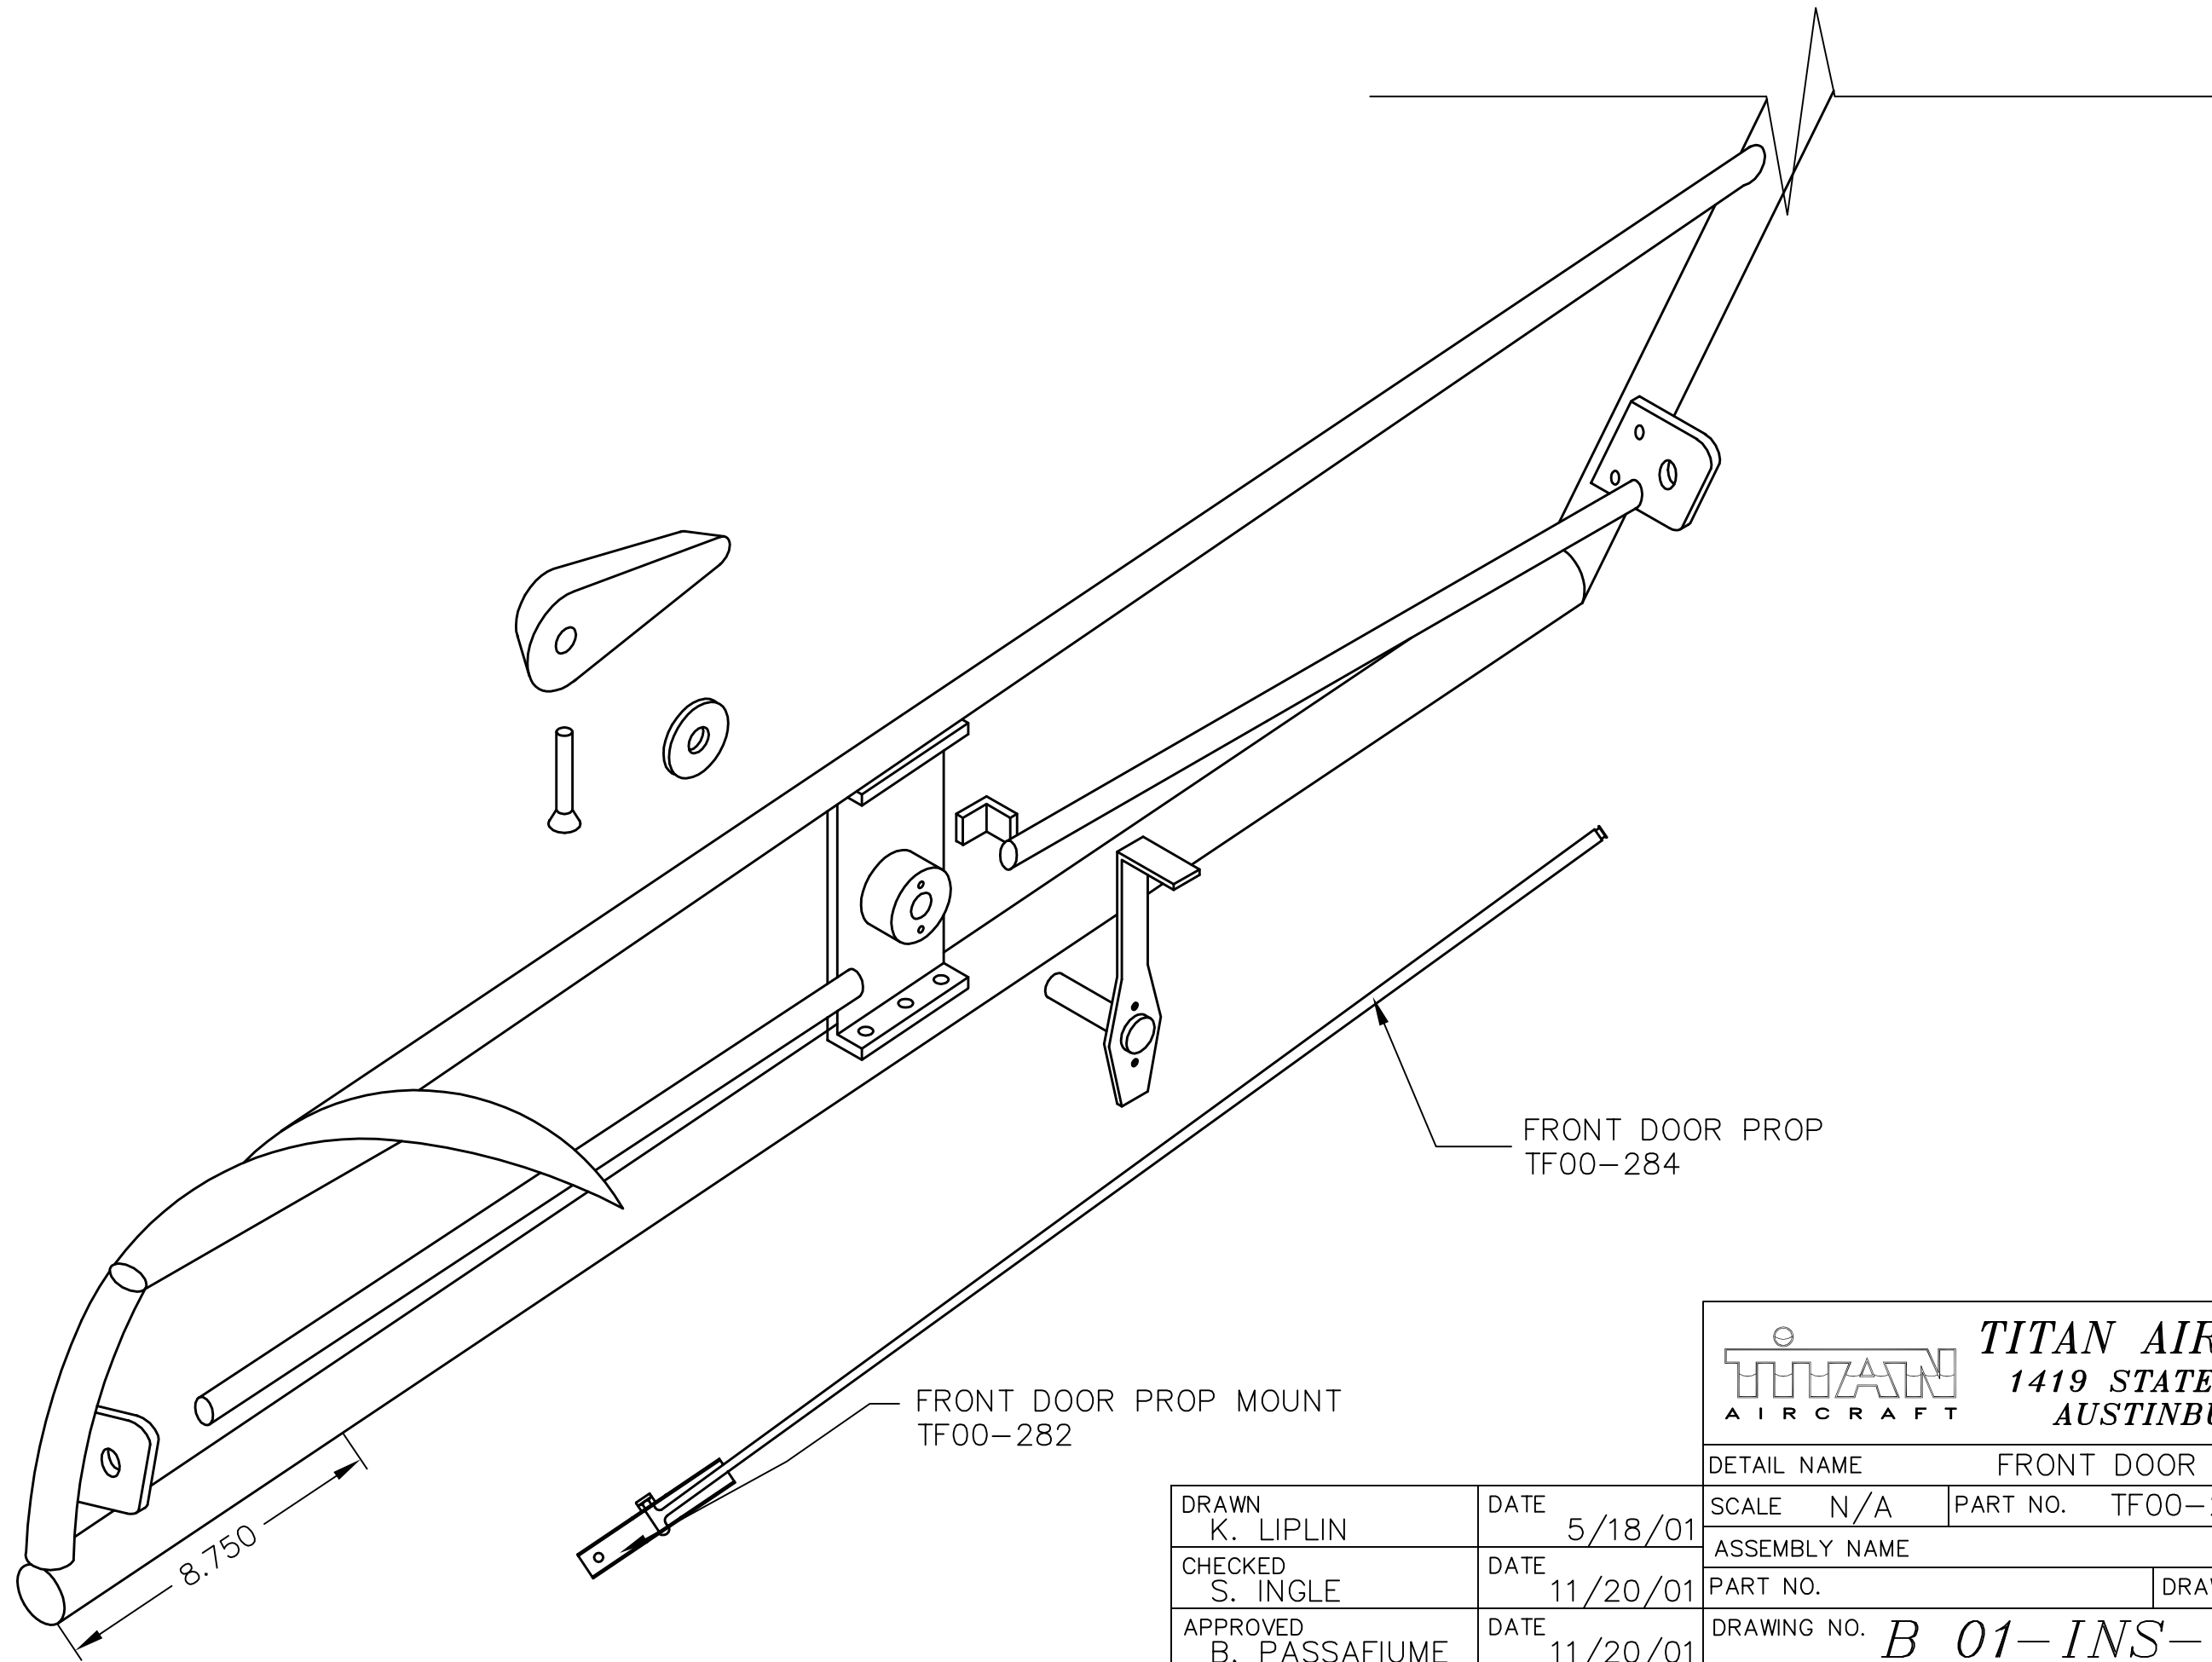

FRONT DOOR PROP
TF00-284

FRONT DOOR PROP MOUNT
TF00-282

8.750

		TITAN AIRCRAFT SUPPLY 1419 STATE ROUTE 45 SOUTH AUSTINBURG, OHIO 44010	
DETAIL NAME		FRONT DOOR PROP ASS'Y	
SCALE	N/A	PART NO.	TF00-286
ASSEMBLY NAME			
PART NO.		DRAWING NO.	
DRAWING NO.		<i>B 01-INS-1298-A</i>	